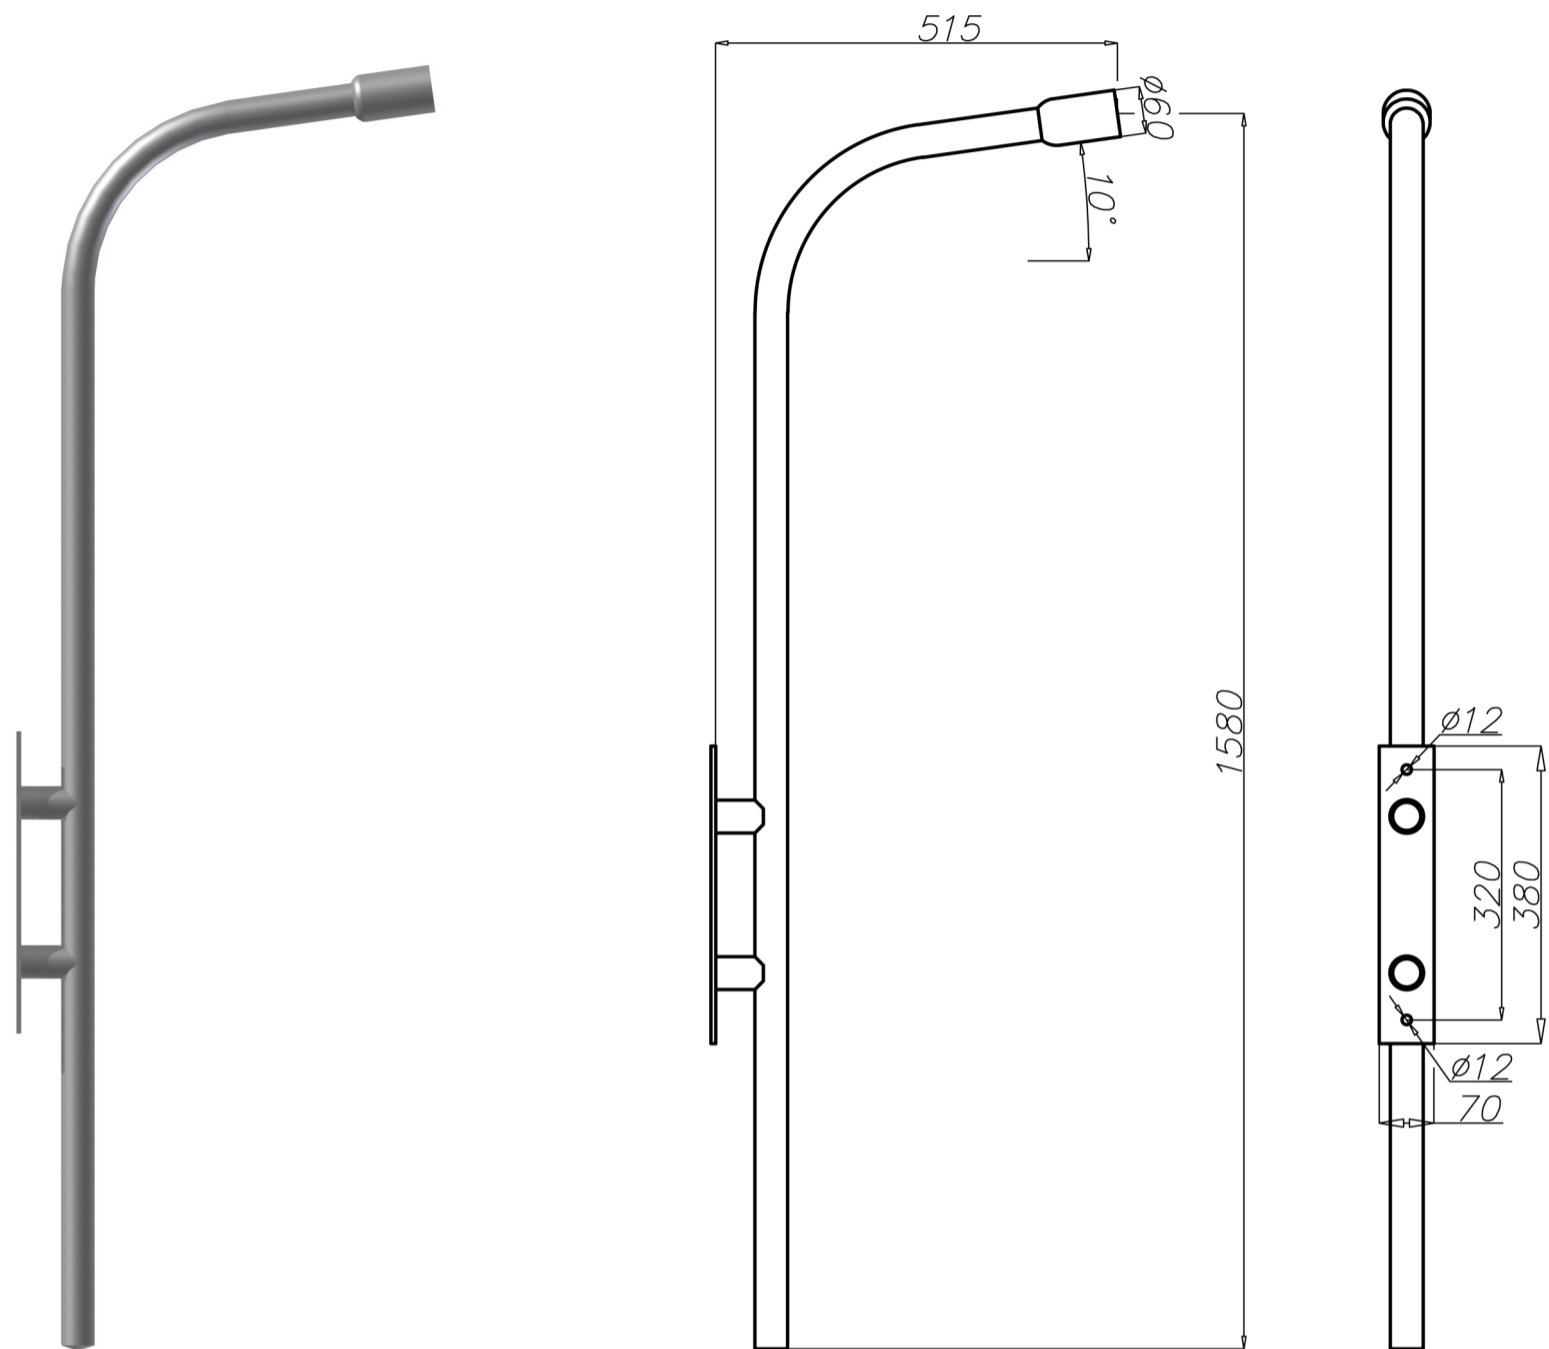

Aluminium wall bracket KA-15

Technical data

Wall bracket	KA-15
Product code	478150
Net weight [kg]	2,8
Volume [m ³]	0,04
Assembling diameter of luminaire \varnothing [mm]	\varnothing 60
Compatible luminaires	street luminaires

- anodising in 10 colours, each with possibility of brightening
- option of powder painting in RAL colours (other colours available on request)
- packing: sleeve material