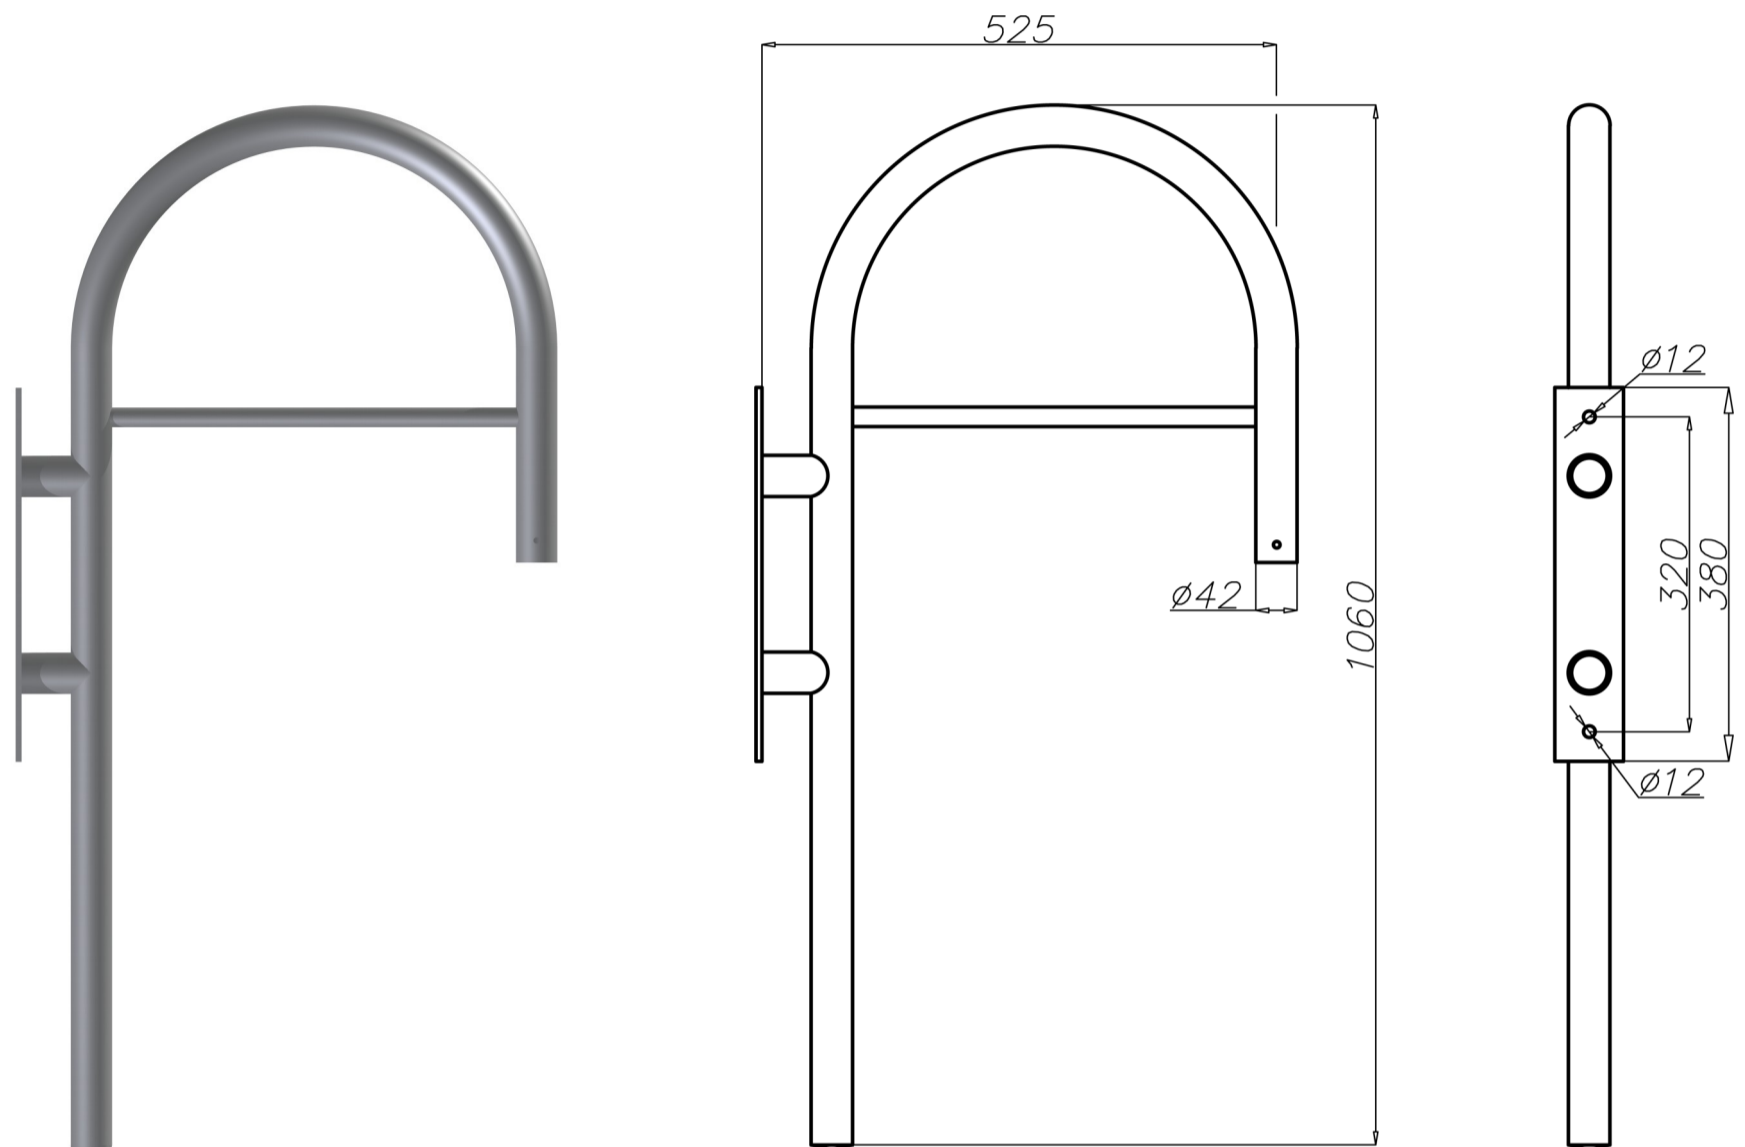

Aluminium wall bracket KA-14

Technical data

Wall bracket	KA-14
Product code	478140
Net weight [kg]	2,6
Volume [m ³]	0,04
Assembling diameter of luminaire \varnothing [mm]	\varnothing 42
Compatible luminaires	OPA, OW, DROP

- anodising in 10 colours, each with possibility of brightening
- option of powder painting in RAL colours (other colours available on request)
- possibility of making assembling diameter of luminaire \varnothing 60 mm
- packing: sleeve material