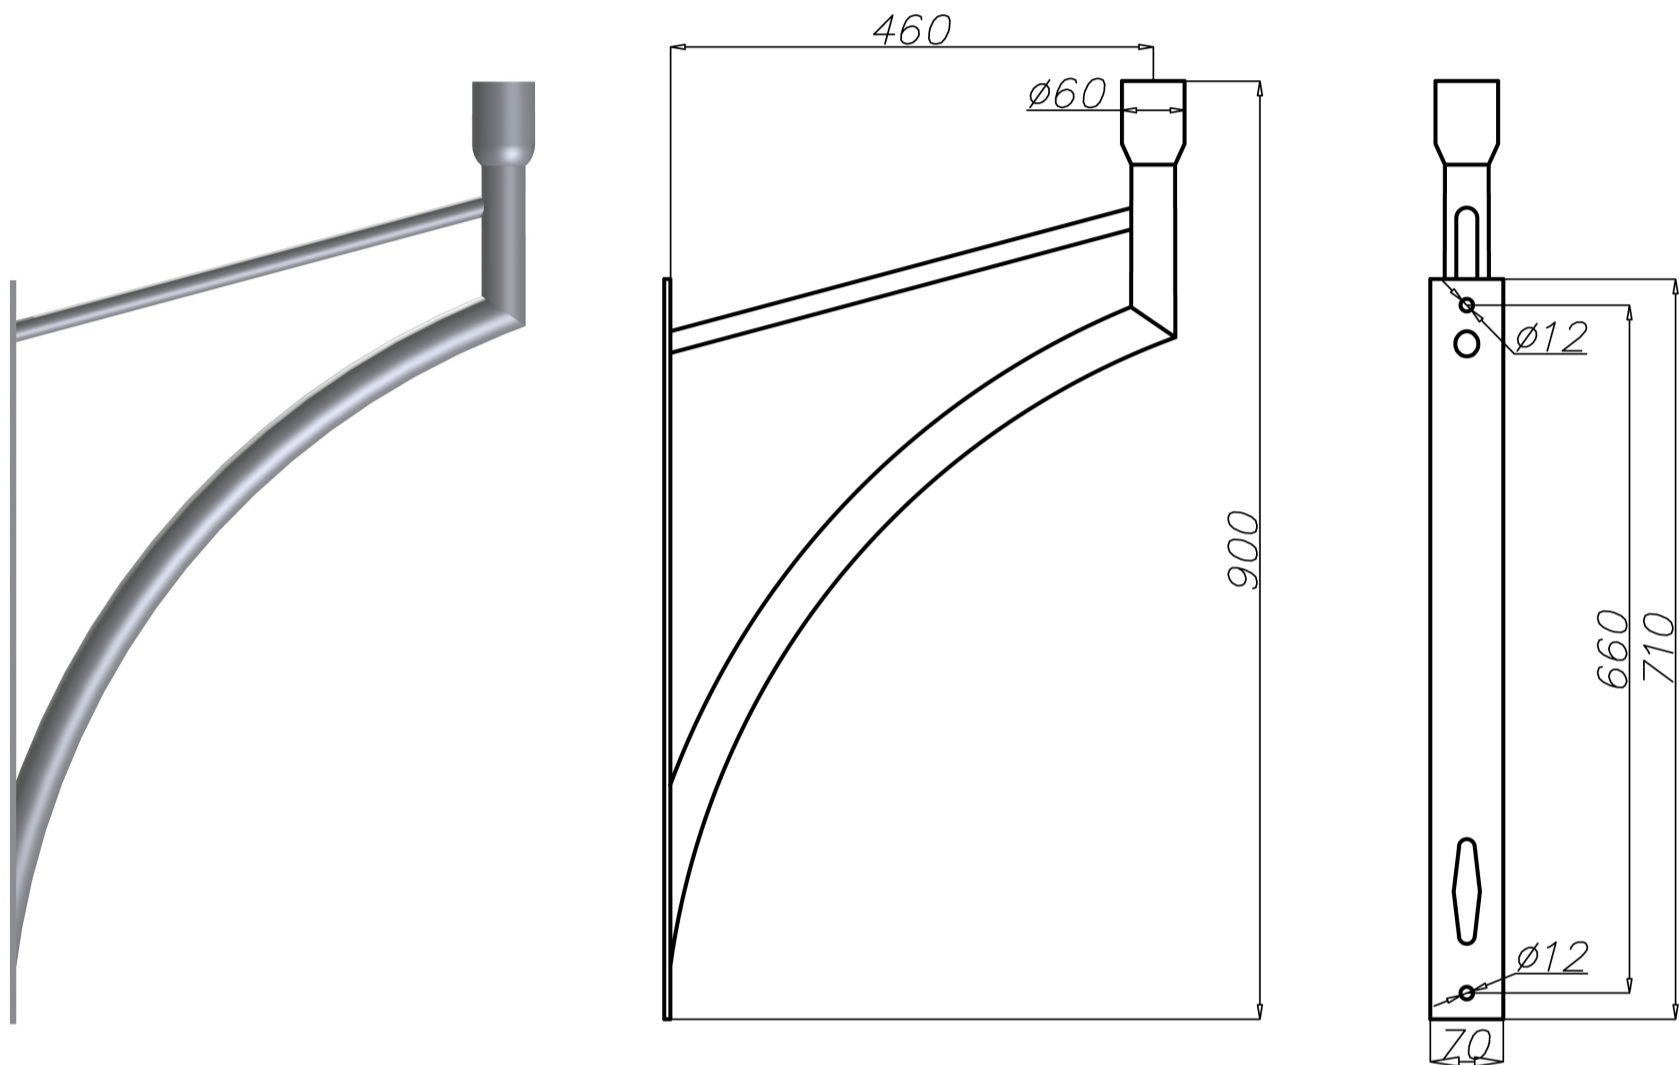

Aluminium wall bracket KA-A1

Technical data

Wall bracket	KA-A1
Product code	478100
Net weight [kg]	2,1
Volume [m ³]	0,017
Assembling diameter of luminaire Ø [mm]	Ø 60
Compatible luminaires	park luminaires with fixing Ø 60

- anodising in 10 colours, each with possibility of brightening
- option of powder painting in RAL colours (other colours available on request)
- packing: sleeve material