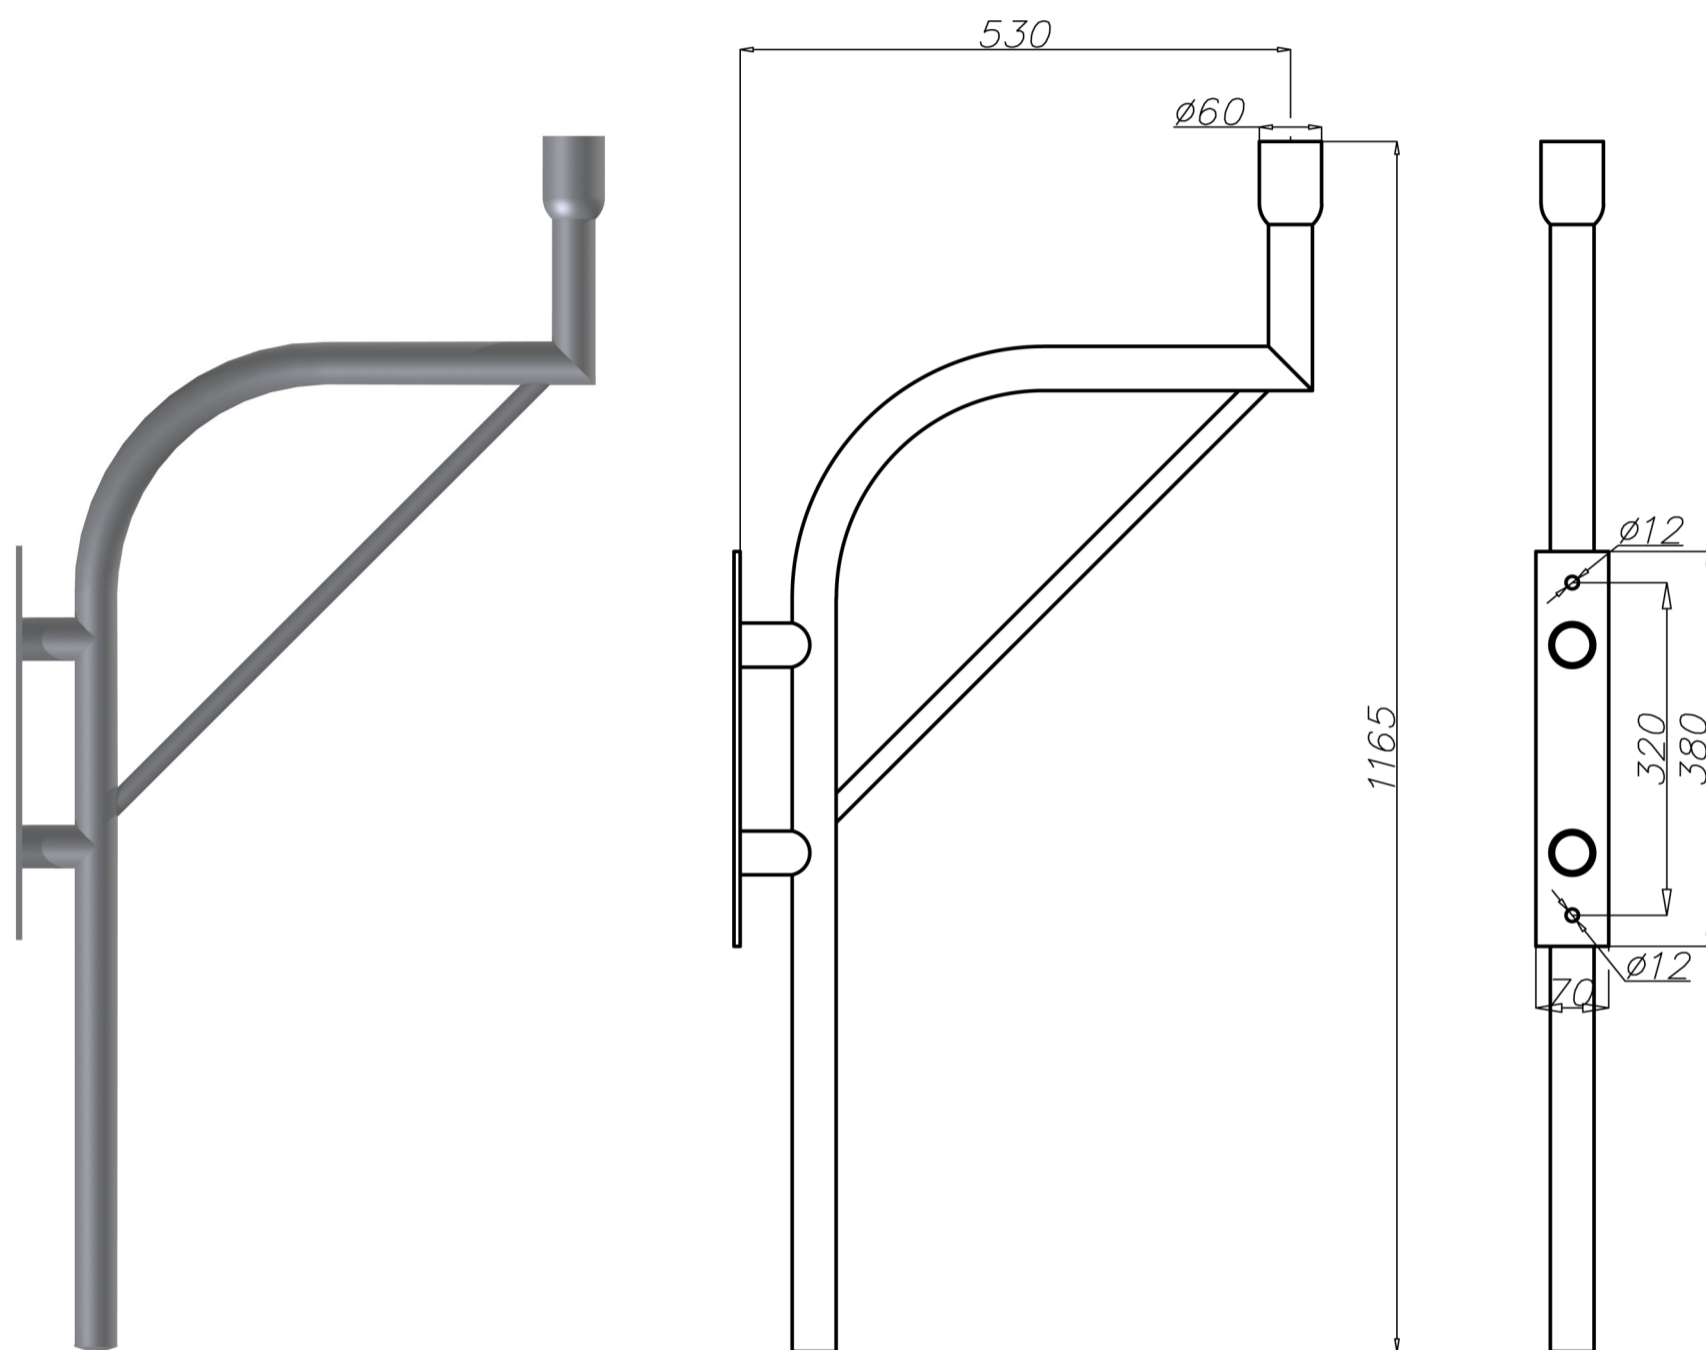

Aluminium wall bracket KA-5

Technical data

Wall bracket	KA-5
Product code	478050
Net weight [kg]	2,5
Volume [m ³]	0,02
Assembling diameter of luminaire \varnothing [mm]	\varnothing 60
Compatible luminaires	park luminaires with fixing \varnothing 60

- anodising in 10 colours, each with possibility of brightening
- option of powder painting in RAL colours (other colours available on request)
- packing: sleeve material