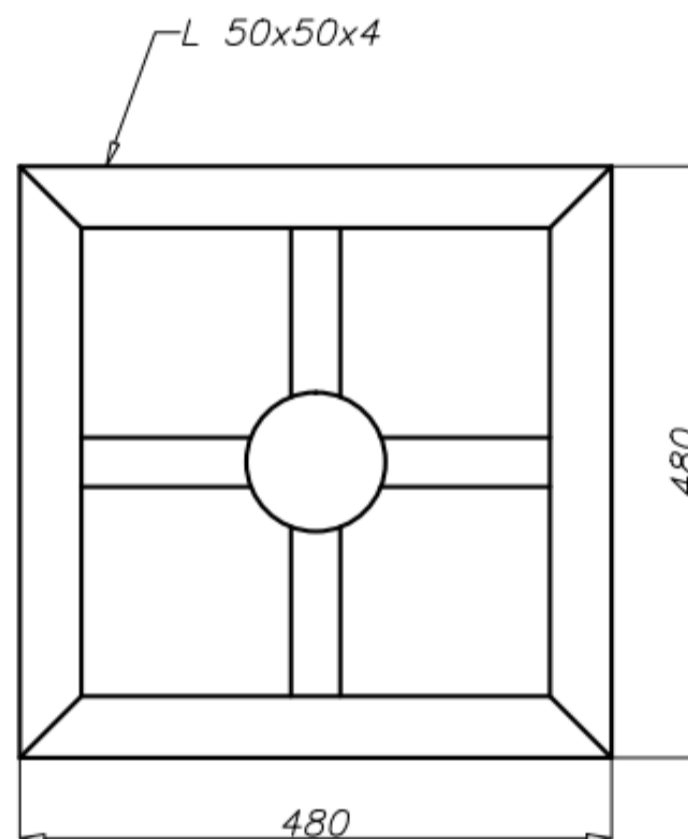

Aluminium extension arm WM-4

Technical data

Extension arm	WM-4
Product code	474040
Application	aluminium light masts with ending $\varnothing 100 \times 180$
Arm quantity	4
Net weight [kg]	4,5
Windage [m ²]	0,05
Volume [m ³]	0,03
Assembling diameter of luminaire \varnothing [mm]	x
Compatible luminaires	projectors