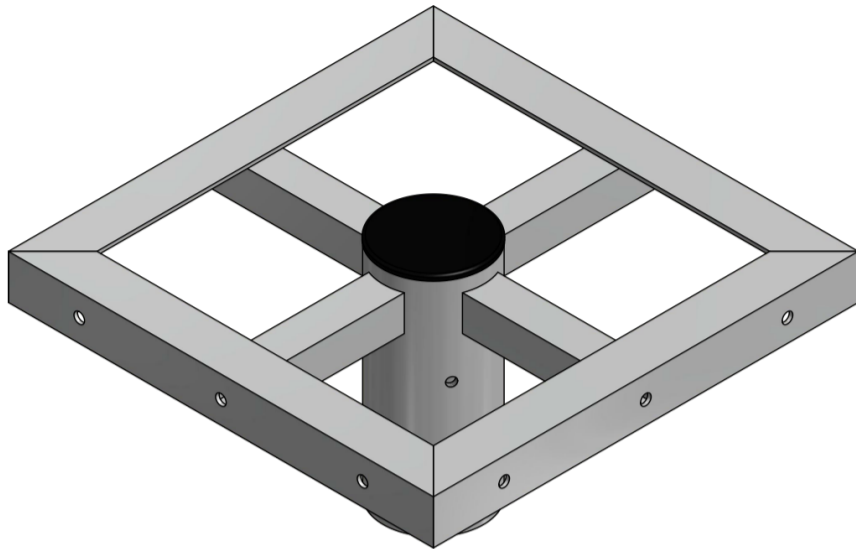

Aluminium extension arm WM-4

Technical data

Extension arm	WM-4
Product code	474040
Application	aluminium light masts with ending $\varnothing 100 \times 180$
Arm quantity	4
Net weight [kg]	4,5
Windage [m ²]	0,05
Volume [m ³]	0,03
Assembling diameter of luminaire \varnothing [mm]	x
Compatible luminaires	projectors

- anodising in 10 colours, each with possibility of brightening
- option of powder painting in RAL colours (other colours available on request)
- packing: sleeve material
- CE certificate valid for use on poles manufactured by ROSA company