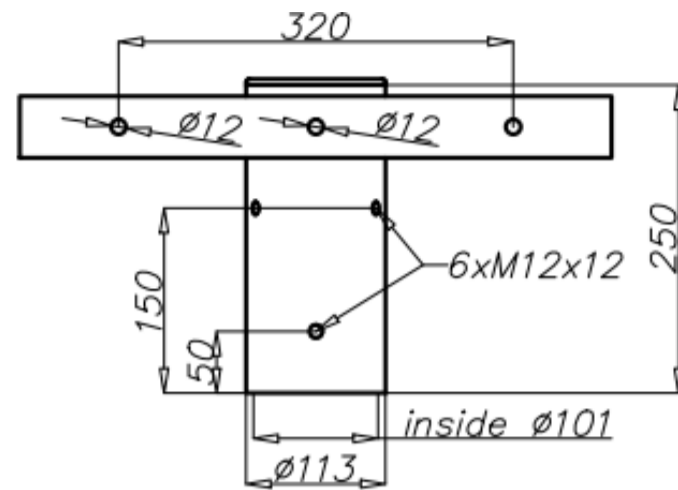

Aluminium extension arm WM-4

Technical data

Extension arm	WM-4
Product code	474040
Application	aluminium light masts with ending $\varnothing 100 \times 180$
Arm quantity	4
Net weight [kg]	4,5
Windage [m ²]	0,05
Volume [m ³]	0,03
Assembling diameter of luminaire \varnothing [mm]	x
Compatible luminaires	projectors