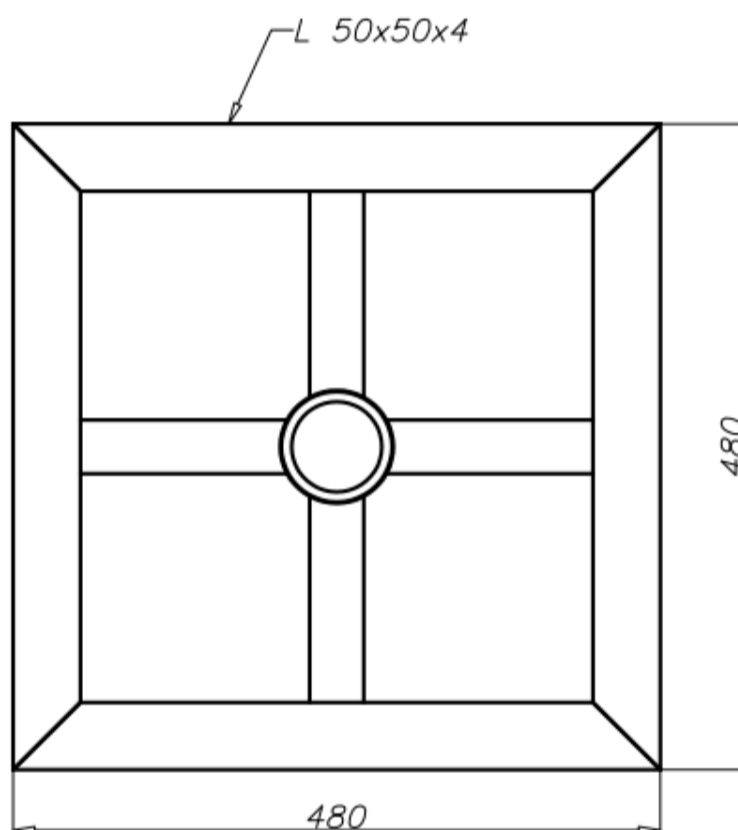

Aluminium extension arm WN-4

Technical data

Extension arm	WN-4
Product code	473040
Application	aluminium columns with ending $\varnothing 60 \times 180$
Arm quantity	4
Net weight [kg]	3,8
Windage [m ²]	0,04
Volume [m ³]	0,03
Assembling diameter of luminaire \varnothing [mm]	x
Compatible luminaires	floodlights