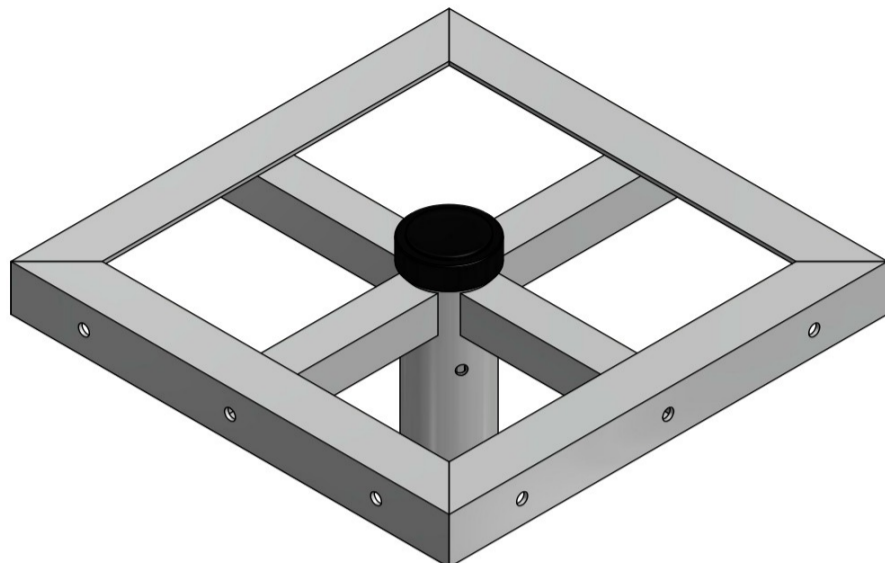

Aluminium extension arm WN-4

Technical data

Extension arm	WN-4
Product code	473040
Application	aluminium columns with ending $\varnothing 60 \times 180$
Arm quantity	4
Net weight [kg]	3,8
Windage [m ²]	0,04
Volume [m ³]	0,03
Assembling diameter of luminaire \varnothing [mm]	x
Compatible luminaires	floodlights

- anodising in 10 colours, each with possibility of brightening
- option of powder painting in RAL colours (other colours available on request)
- packing: sleeve material
- CE certificate valid for use on poles manufactured by ROSA company