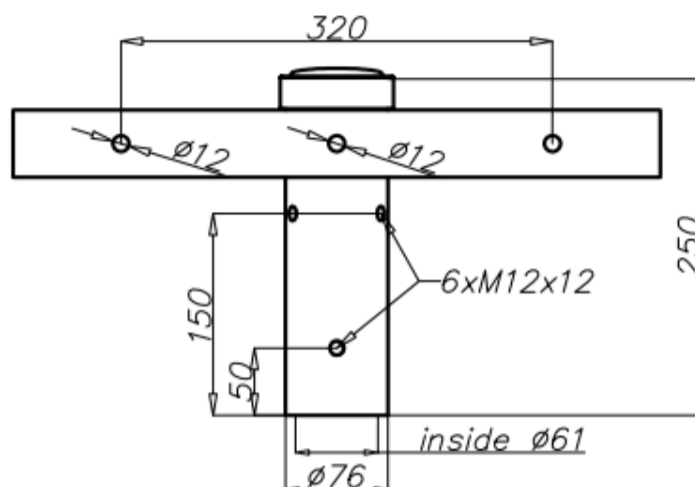

Aluminium extension arm WN-4

Technical data

Extension arm	WN-4
Product code	473040
Application	aluminium columns with ending $\varnothing 60 \times 180$
Arm quantity	4
Net weight [kg]	3,8
Windage [m ²]	0,04
Volume [m ³]	0,03
Assembling diameter of luminaire \varnothing [mm]	x
Compatible luminaires	floodlights

- anodising in 10 colours, each with possibility of brightening
- option of powder painting in RAL colours (other colours available on request)
- packing: sleeve material
- CE certificate valid for use on poles manufactured by ROSA company