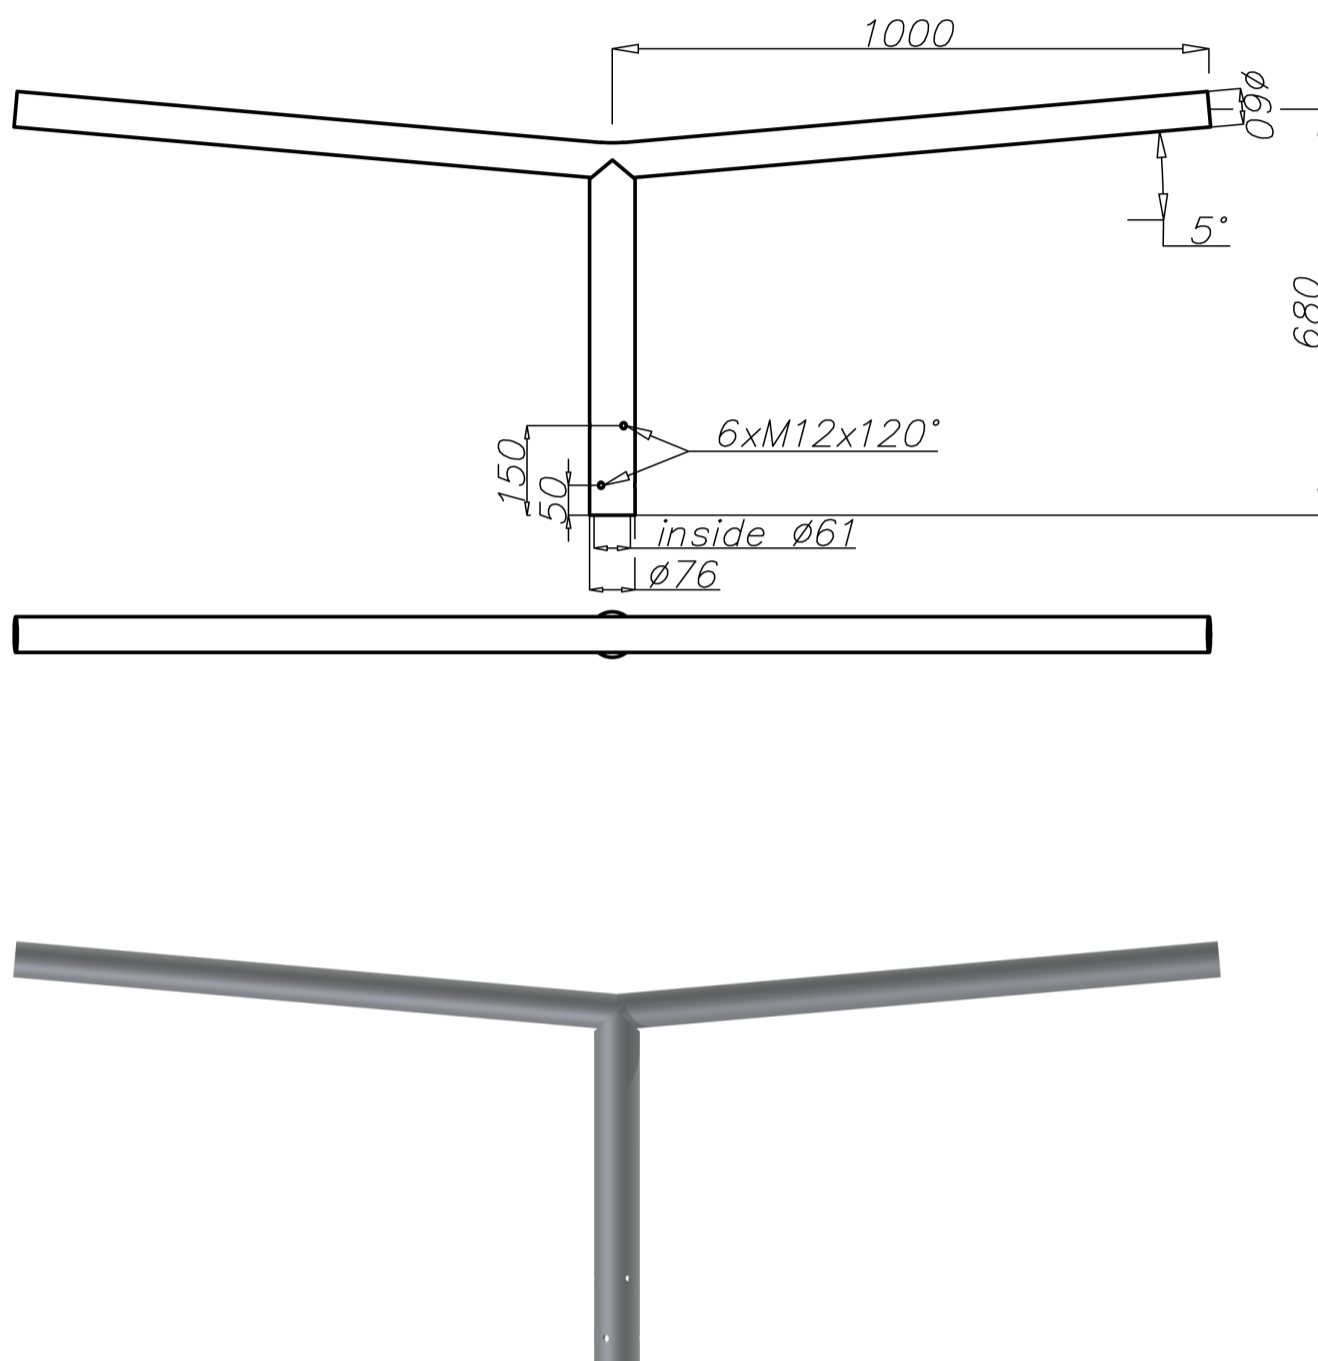

Aluminium extension arm WRP 2/1,0/0,7/5

Technical data

Extension arm	WRP 2/1,0/0,7/5
Product code	47219211
Application	aluminium columns with ending $\varnothing 60 \times 180$
Arm quantity	2
Net weight [kg]	5,4
Windage [m ²]	0,163
Volume [m ³]	0,09
Assembling diameter of luminaire \varnothing [mm]	$\varnothing 60$
Compatible luminaires	street luminaires

- anodising in 10 colours, each with possibility of brightening
- option of powder painting in RAL colours (other colours available on request)
- packing: sleeve material
- CE certificate valid for use on poles manufactured by ROSA company