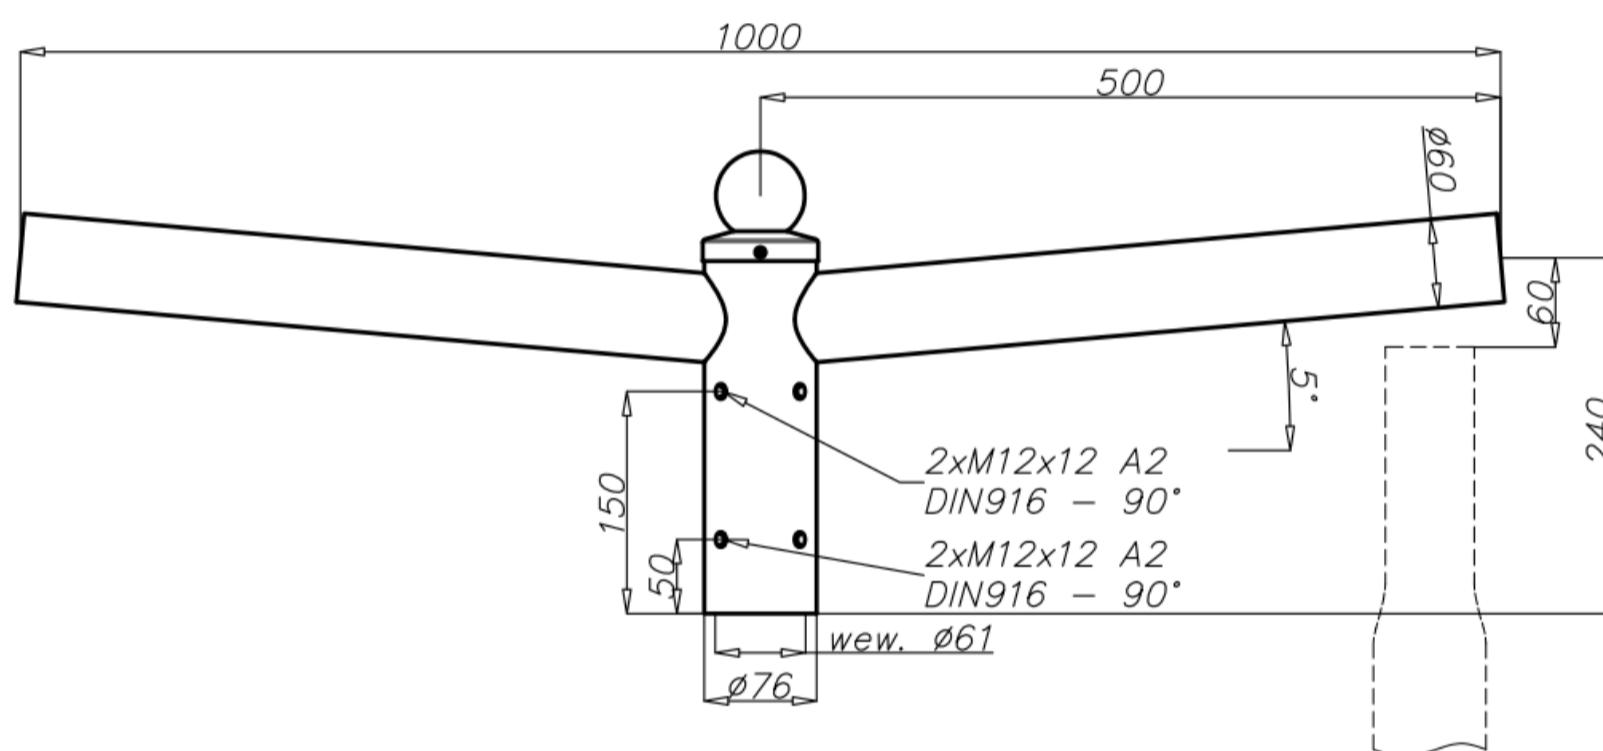

Aluminium extension arm WR-4/2/0,5/5

Technical data

Extension arm	WR-4/2/0,5/5
Product code	47204205
Application	aluminium columns with ending $\varnothing 60 \times 180$
Arm quantity	2
Net weight [kg]	2,5
Windage [m ²]	0,08
Volume [m ³]	0,03
Assembling diameter of luminaire [mm]	$\varnothing 60 \times 100$
Compatible luminaires	street luminaires

- anodising in 10 colours, each with possibility of brightening
- option of powder painting in RAL colours (other colours available on request)
- packing: sleeve material
- CE certificate valid for use on poles manufactured by ROSA company