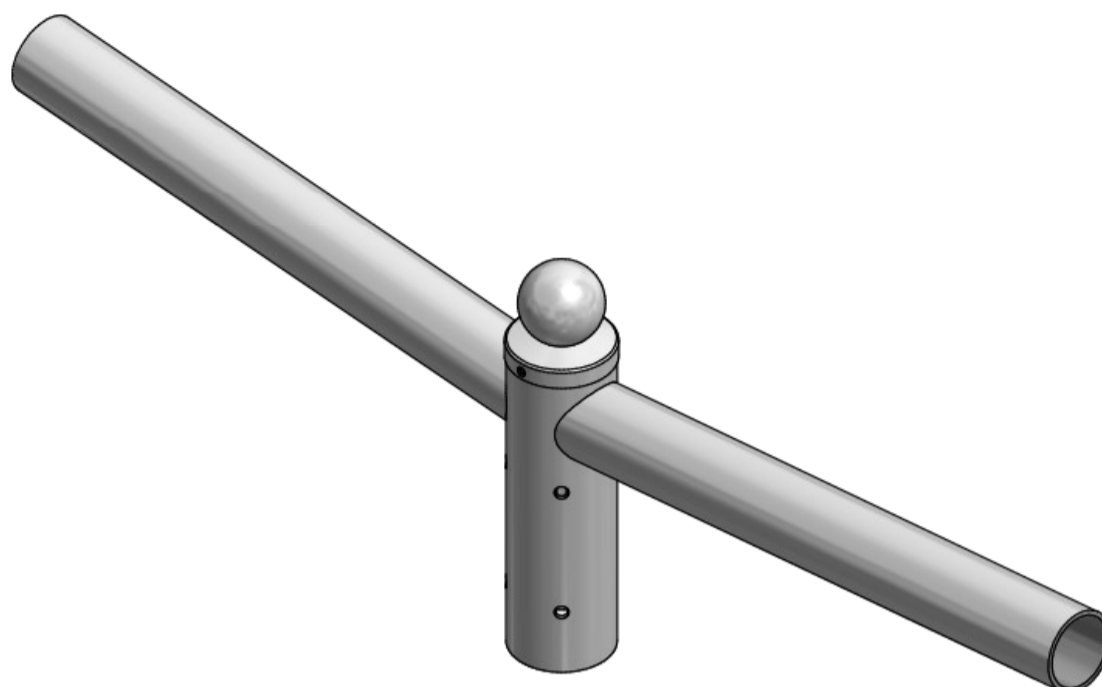

Aluminium extension arm WR-4/2/0,5/5

Technical data

Extension arm	WR-4/2/0,5/5
Product code	47204205
Application	aluminium columns with ending $\varnothing 60 \times 180$
Arm quantity	2
Net weight [kg]	2,5
Windage [m ²]	0,08
Volume [m ³]	0,03
Assembling diameter of luminaire [mm]	$\varnothing 60 \times 100$
Compatible luminaires	street luminaires

- anodising in 10 colours, each with possibility of brightening
- option of powder painting in RAL colours (other colours available on request)
- packing: sleeve material
- CE certificate valid for use on poles manufactured by ROSA company