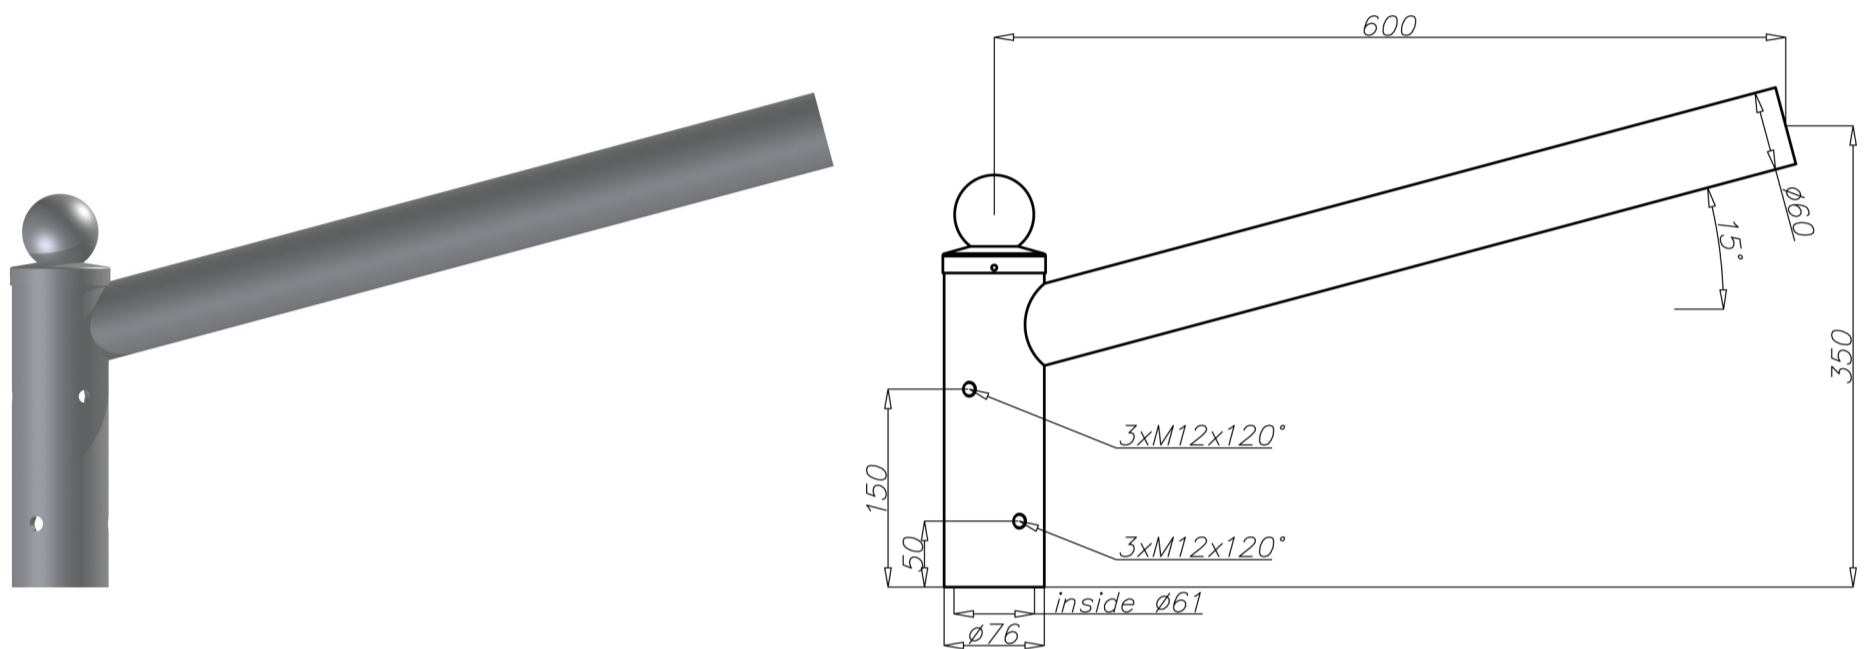

Aluminium extension arm WR-4/1

Technical data

Extension arm	WR-4/1
Product code	472041
Application	aluminium columns with ending Ø60x180
Arm quantity	1
Net weight [kg]	1,9
Windage [m ²]	0,058
Volume [m ³]	0,01
Assembling diameter of luminaire [mm]	Ø 60x100
Compatible luminaires	street luminaires

- anodising in 10 colours, each with possibility of brightening
- option of powder painting in RAL colours (other colours available on request)
- packing: sleeve material
- CE certificate valid for use on poles manufactured by ROSA company