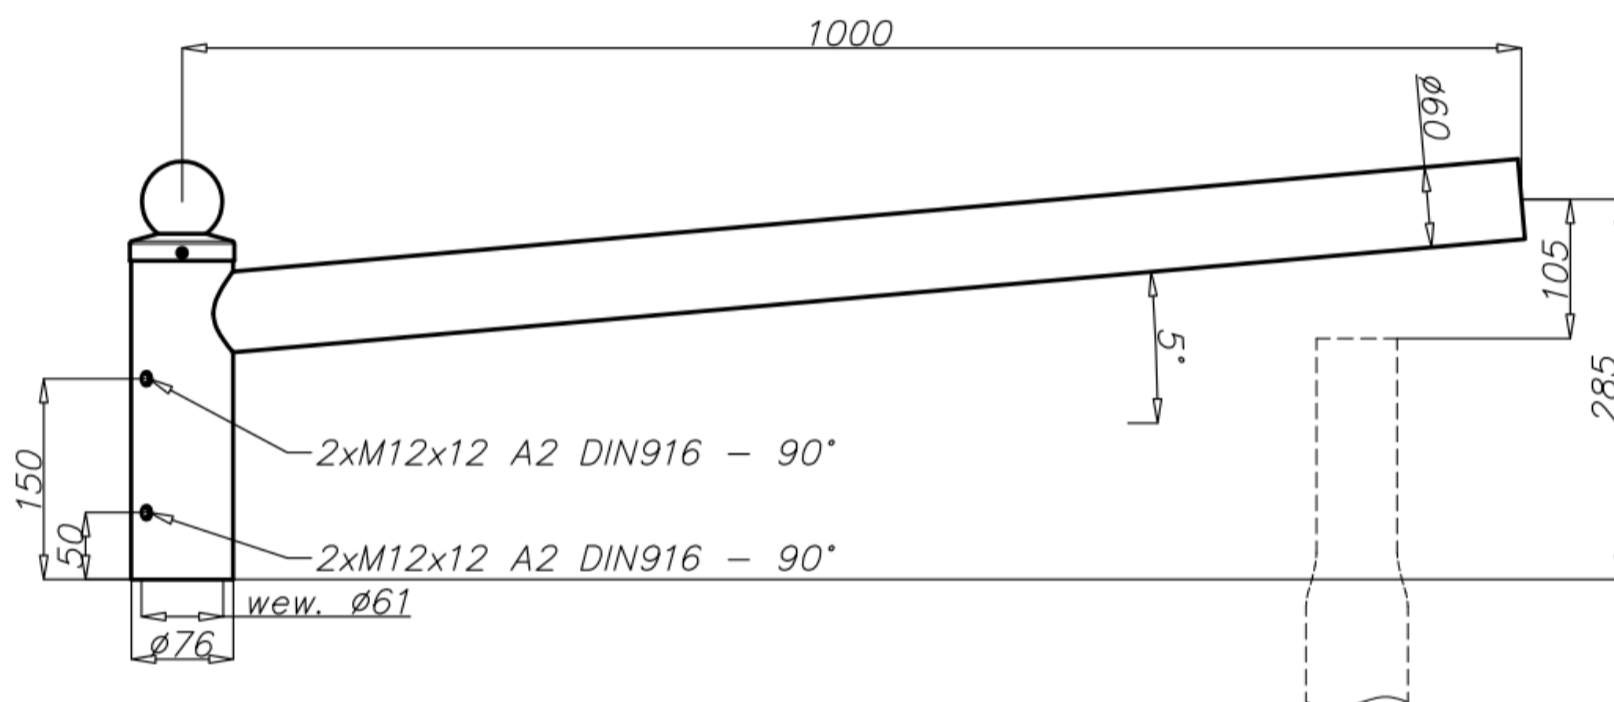

# Aluminium extension arm WR-4/1/1,0/5

## Technical data

Extension arm	WR-4/1/1,0/5
Product code	47204110
Application	aluminium columns with ending $\varnothing 60 \times 180$
Arm quantity	1
Net weight [kg]	2,5
Windage [m <sup>2</sup> ]	0,08
Volume [m <sup>3</sup> ]	0,02
Assembling diameter of luminaire [mm]	$\varnothing 60 \times 100$
Compatible luminaires	street luminaires