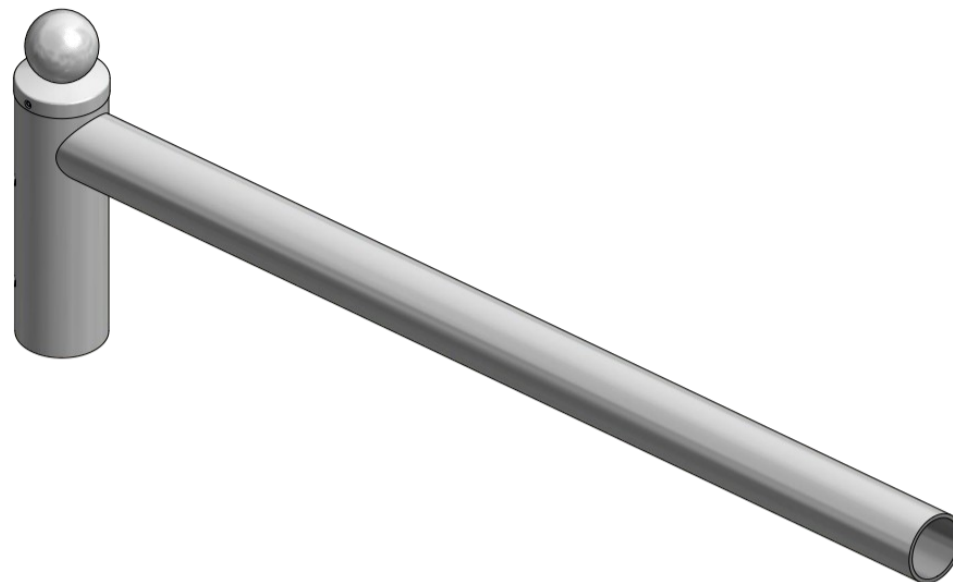

# Aluminium extension arm WR-4/1/1,0/5

## Technical data

Extension arm	WR-4/1/1,0/5
Product code	47204110
Application	aluminium columns with ending $\varnothing 60 \times 180$
Arm quantity	1
Net weight [kg]	2,5
Windage [m <sup>2</sup> ]	0,08
Volume [m <sup>3</sup> ]	0,02
Assembling diameter of luminaire [mm]	$\varnothing 60 \times 100$
Compatible luminaires	street luminaires

- anodising in 10 colours, each with possibility of brightening
- option of powder painting in RAL colours (other colours available on request)
- packing: sleeve material
- CE certificate valid for use on poles manufactured by ROSA company