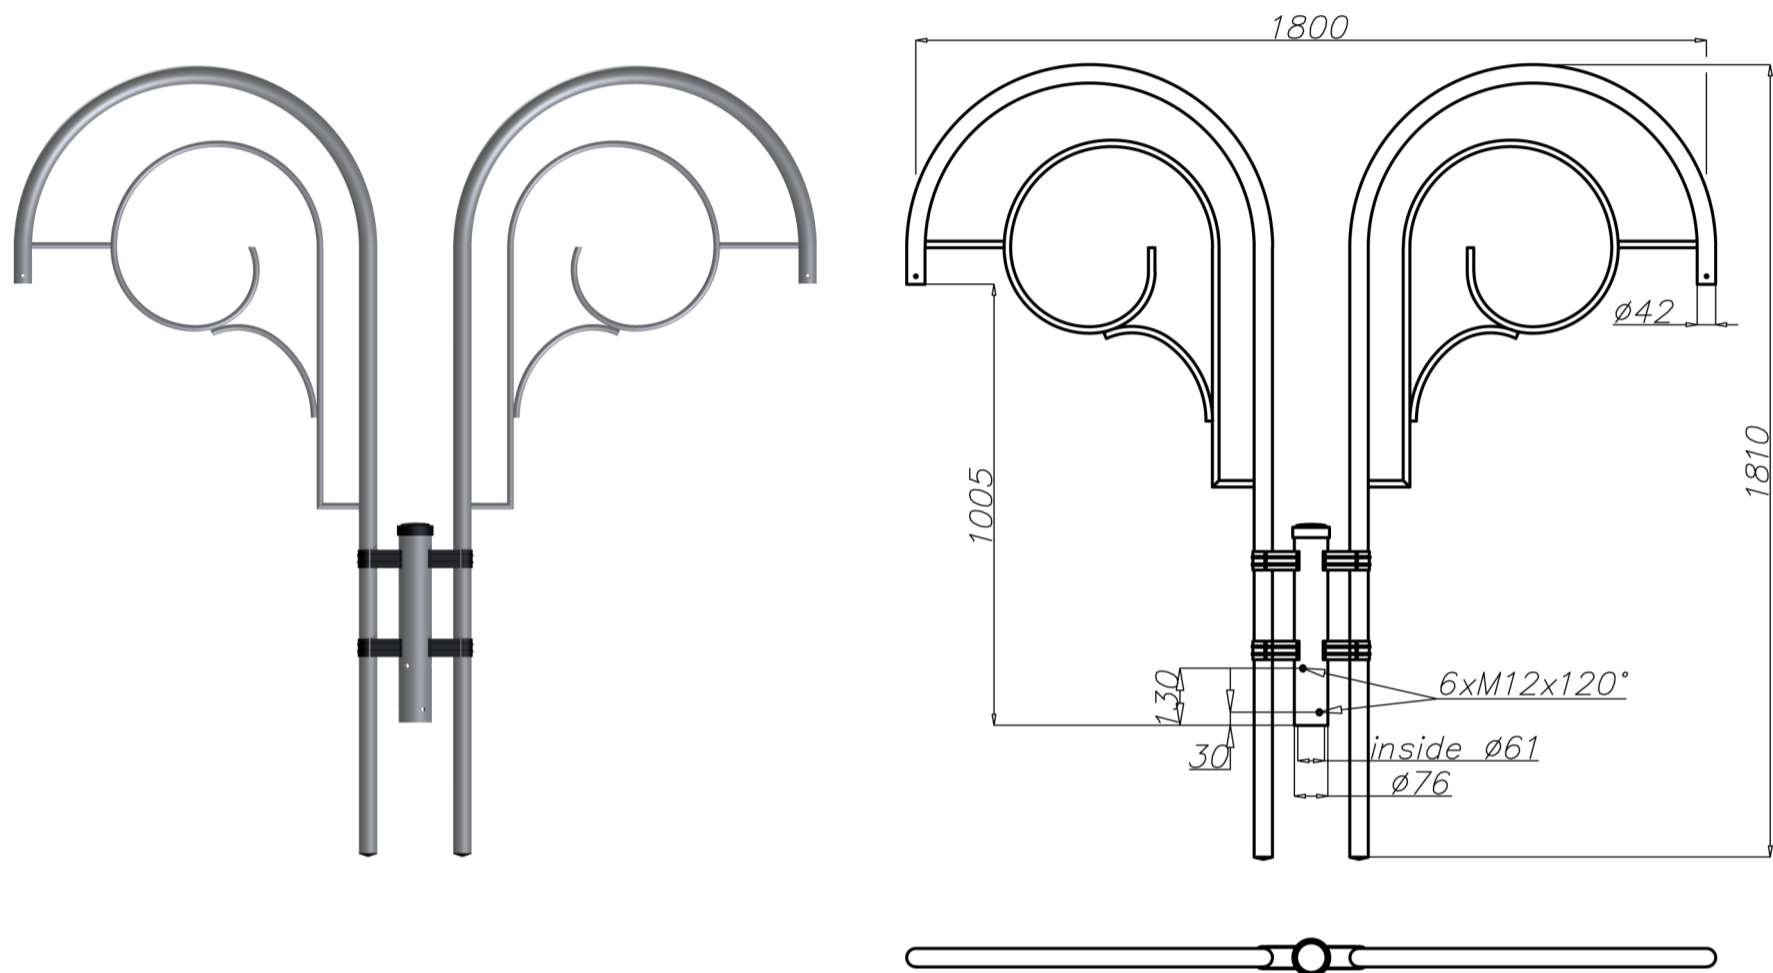

Aluminium extension arm WA-20/2

Technical data

Extension arm	WA-20/2
Product code	471202
Application	aluminium columns with ending $\varnothing 60 \times 180$
Arm quantity	2
Net weight [kg]	9,1
Windage [m ²]	0,346
Volume [m ³]	0,122
Assembling diameter of luminaire [mm]	$\varnothing 42$
Compatible luminaires	OW, OW-2, OPA

- anodising in 10 colours, each with possibility of brightening
- option of powder painting in RAL colours (other colours available on request)
- packing: sleeve material