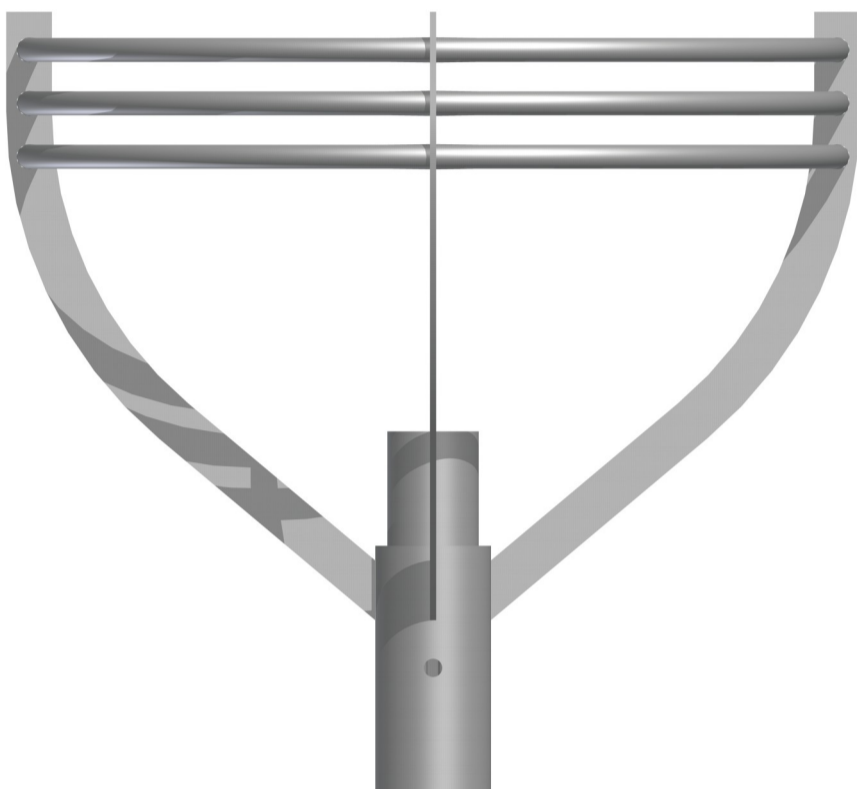

Aluminium extension arm WA-1 (OP)

Technical data

Extension arm	WA-1 (OP)
Product code	471011
Application	aluminium columns with ending $\phi 60 \times 130$
Arm quantity	1
Net weight [kg]	2,7
Windage [m ²]	0,064
Volume [m ³]	0,054
Assembling diameter of luminaire [mm]	$\phi 60$
Compatible luminaires	OP 400

- anodising in 10 colours, each with possibility of brightening
- option of powder painting in RAL colours (other colours available on request)
- packing: sleeve material
- CE certificate valid for use on poles manufactured by ROSA company