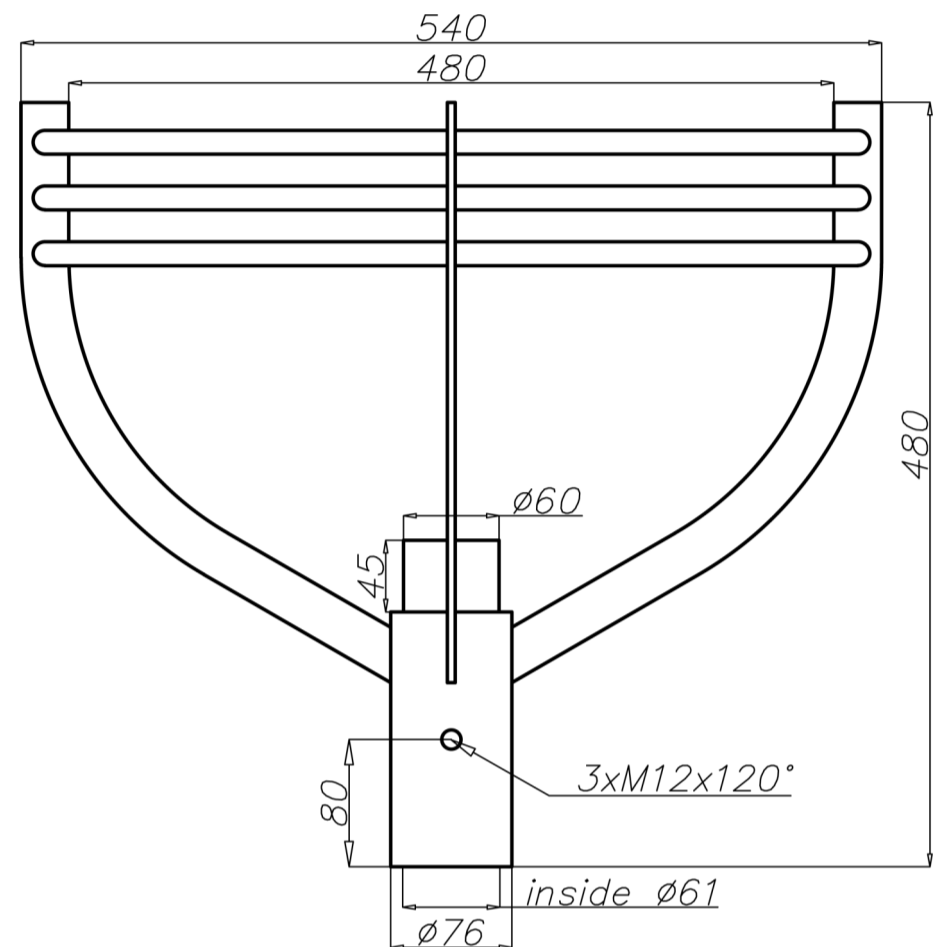

Aluminium extension arm WA-1 (OP)

Technical data

Extension arm	WA-1 (OP)
Product code	471011
Application	aluminium columns with ending $\phi 60 \times 130$
Arm quantity	1
Net weight [kg]	2,7
Windage [m ²]	0,064
Volume [m ³]	0,054
Assembling diameter of luminaire [mm]	$\phi 60$
Compatible luminaires	OP 400

- anodising in 10 colours, each with possibility of brightening
- option of powder painting in RAL colours (other colours available on request)
- packing: sleeve material
- CE certificate valid for use on poles manufactured by ROSA company