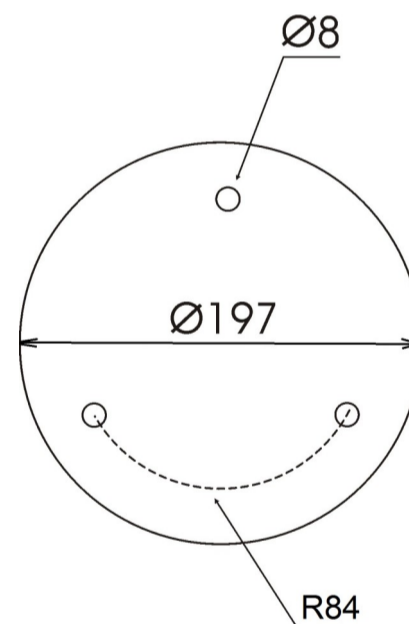

KR wall bracket

KR wall bracket

KR wall bracket with OS-1 luminaire

Wall bracket mounting base

Technical data

Wall bracket	KR
Code	330100
Application	for mounting directly on the wall
Number of arms	1
Weight [kg]	2,6
Unit volume [m ³]	0,032
Spigot diameter [mm]	Ø 60
Luminaire usage	OS-1, OP