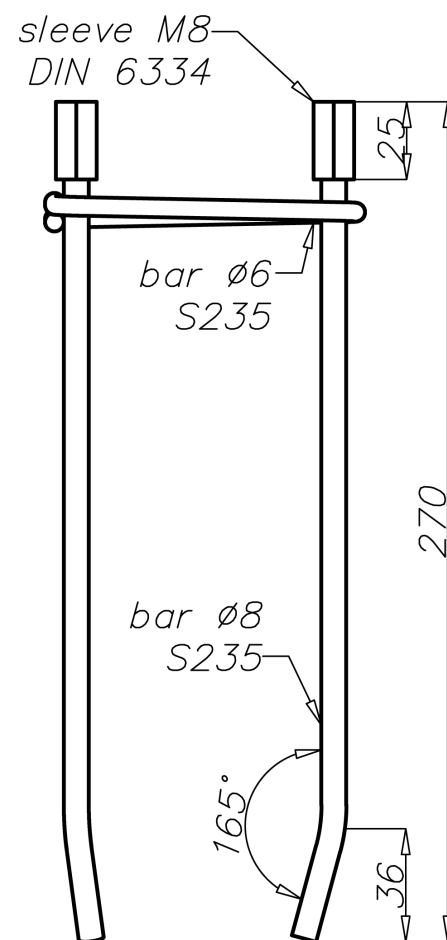

# Reinforcement basket Z-0

## Technical data

Reinforcement basket	<b>Z-0</b>
Code	311200
Weight [kg]	0,5
Hot galvanized nut set	M8x20 A2 DIN 6921 stainless steel
Application	for mounting SAP, SAM, KARIN 450-1200 LED